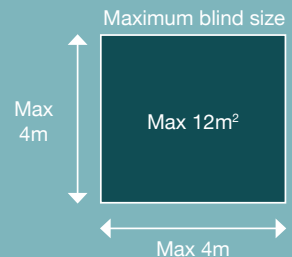

The Astralux 8000 external venetian blind systems are available in a range of different slat widths, colours and finishes:

- 50mm flexible aluminium
- 60mm rollformed aluminium
- 80mm rollformed aluminium
- 88mm “Z” shaped rollformed aluminium

CONTROL OPTIONS

- Motorised 240v systems with sun and wind sensor controls
- Can be linked to virtually any control systems
- Gearbox operation with fixed or removable (to prevent unauthorised use) handle

OPTIONS

- Powder coating of hardware to specific RAL/BS colours
- Automatic tilt device which sets slats to an optimum angle of 40°
- Side guiding via stainless steel cables or extruded aluminium side channels

SPECIFICATION GUIDE

External venetian blinds to be Astralux 8000 system with zinc-plated headrail, tilting mechanism using stainless steel spring, UV resistant polyester lift tape, stainless steel cable / extruded aluminium side guides* and extruded aluminium bottom rail. Slats to be 50mm flexible aluminium / 60mm rollformed aluminium / 80mm rollformed aluminium / 88mm ‘Z’ shaped rollformed aluminium* Colour to be. . . . .+ Supplied and installed by an approved Astralux distributor.

*Delete as applicable +Insert as applicable

DIMENSIONS

The flexibility of the Astralux 8000 external venetian blind system can be used with any glazing from standard windows through to large glazed areas and curtain walling.

OTHER ASTRALUX SYSTEMS

Astralux 1000

Vertical Blind Systems

Astralux 2000

Venetian Blind Systems

Astralux 3000

Roller Blind Systems

Astralux 4000

Room Darkening Systems

Astralux 5000

Tensioned Roller & Atria Systems

Astralux 6000

Internal & External Louvre Blind Systems

Astralux 7000

Awning Systems

Dearnleys

Dearnleys Limited
120-128 Wrenthorpe Road · Wrenthorpe
Wakefield · West Yorkshire WF2 0JN · England
T: 01924 371 791 F: 01924 386 001
E: info@dearnleys.com

Astralux products
are available from:

Pentel

Pentel Contracts Ltd
Dyer Street, Off Ordsall Lane · Salford
Manchester · M5 4TH · England
T: 0161 872 7642 F: 0161 872 7636
E: info@pentel-contracts.com